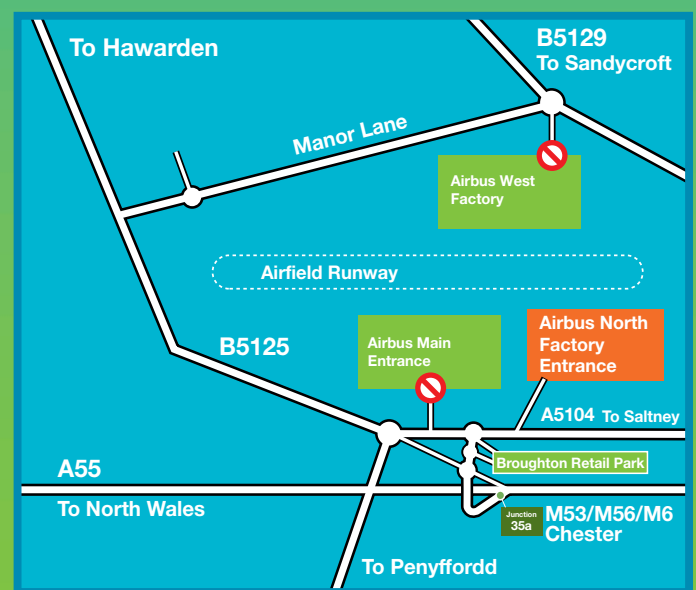

We are an Equal Opportunities Employer

AIRBUS